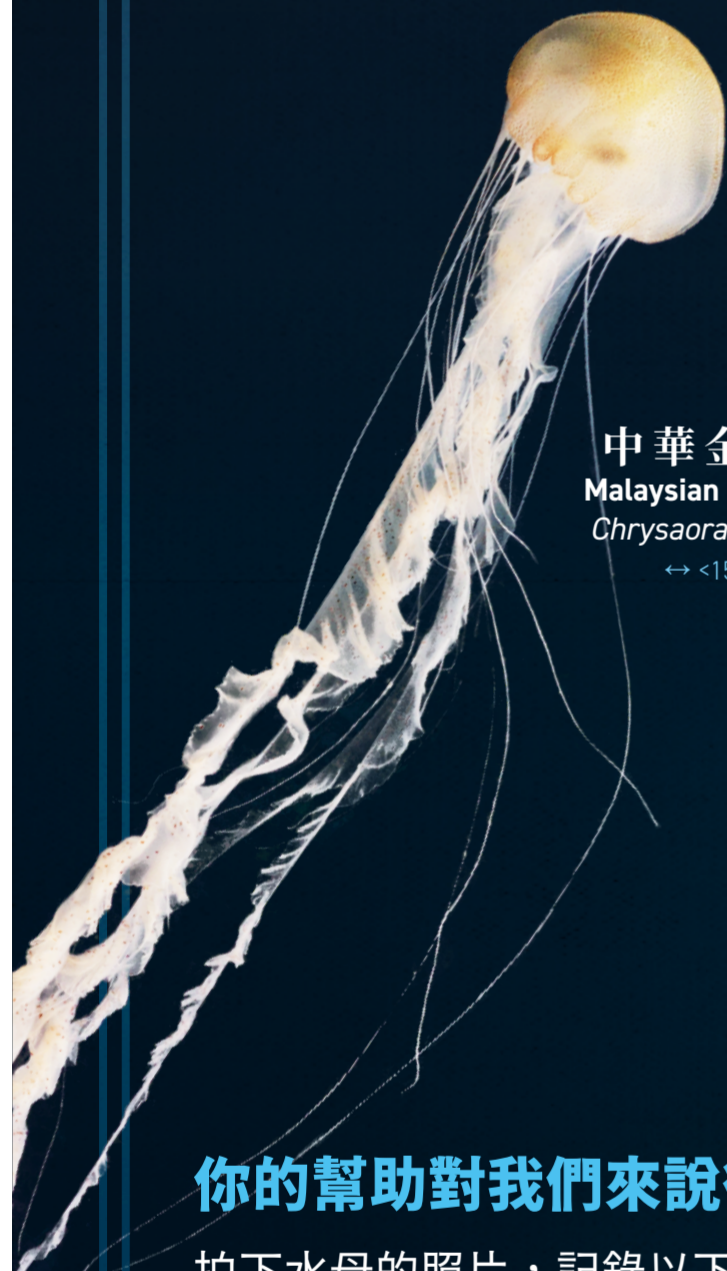

你的幫助對我們來說很重要!

拍下水母的照片，記錄以下資料並把你的紀錄上載到 hkjellyfish.com 或電郵至 project@hkjellyfish.com。

物種? 從海報辨認物種及拍下照片。牠有可能是香港的新紀錄!

哪裏? 地點及/或地理坐標。近岸、海中心或擱淺。

甚麼時候? 日期及時間。

總數量: 1、<10、10-100、100-500、500-1000、多於 1000。

個體間距: 10 cm、<1 m、1-5 m、5-10 m、10-20 m、多於 20 m。

每平方米數量: <10、10-100、100-500、多於 500 隻。

什麼活動中觀察到的? 釣魚、航行中、潛水、游泳、在岸邊散步。

會被水母蜇過嗎? 分享給我們知道吧。

YOUR HELP IS NEEDED!

Take a picture and submit your jellyfish record to hkjellyfish.com or email project@hkjellyfish.com including the following information:

SPECIES? Identify from the poster and take a photo. It could be a new record for Hong Kong!

WHERE? Location and/or geographical coordinates. Coastal waters, offshore, stranded.

WHEN? Date and time.

HOW MANY? 1, <10, 10-100, 100-500, 500-1000, more than 1000.

SPACE BETWEEN INDIVIDUALS: 10 cm, <1 m, 1-5 m, 5-10 m, 10-20 m, more than 20 m.

INDIVIDUALS PER SQUARE METER: <10, 10-100, 100-500, more than 500.

OBSERVATION MADE WHILE: Fishing, sailing, diving, swimming, walking along the coast.

STUNG BY A JELLYFISH? Let us know more about it.

主辦機構 Organised by

香港水母普查
HONG KONG JELLYFISH PROJECT

海報設計 Poster designed by

畫麥野
WILDLIFE ILLUSTRATIONS
HONG KONG

你也可以在 iNaturalist 找到我們:

You can also find us on iNaturalist:

[hong-kong-jellyfish-project](https://www.inaturalist.org/projects/hong-kong-jellyfish-project)

www.hkjellyfish.com